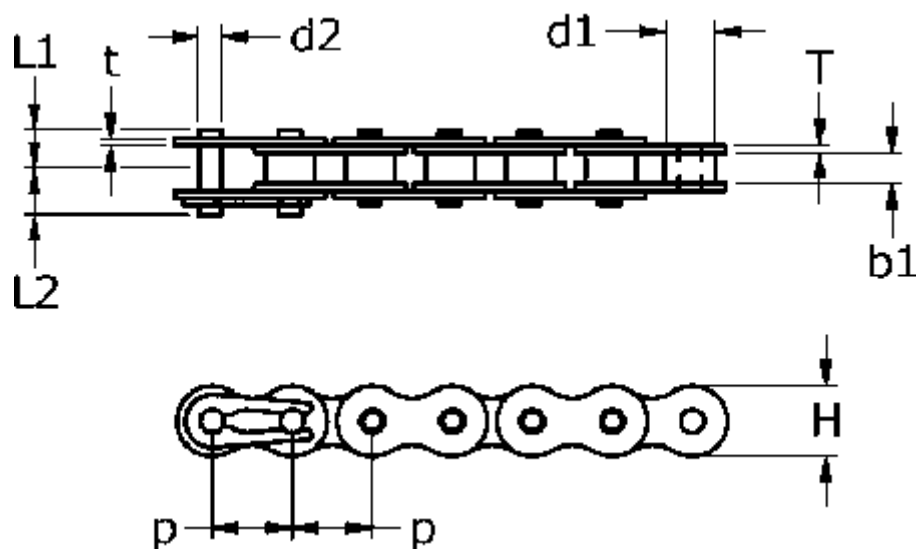

Article number: 613104019

Description: Tsubaki Heavy Duty 240 HT-1 Simplex rollerchain
Heavy Duty

Note: Heavy Duty 240 HT-1

Measures

b1 = 47.63

Breaking power = 768kN

d1 = 47.63

d2 = 23.81

H = 72.4

L1 = 54.8

L2 = 62.3

P = 76.2

T = 12.7

t = 12.7